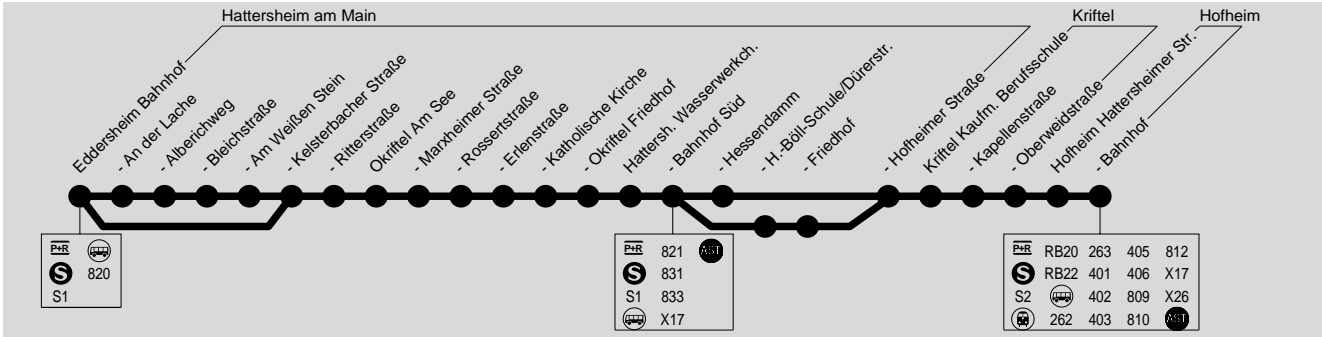

834

Eddersheim Bahnhof → Okriftel → Hattersheim → Hofheim Bahnhof

HLB Hessenbus GmbH, Tel.: 0800 44 33 700

Montag - Freitag

Table with 18 columns (S4, S4, S4, F4, S4, S4, F4, S4, F4, S4, F4, S4, F4, S4, F4, S4, S4, F4) and rows for stops from Eddersheim Bahnhof to Hattersheim am Main.

Table with 18 columns and rows for stops from H.-Böll-Schule/Dürerstraße to Bahnhof 2.

Montag - Freitag

Samstag

Large table with 18 columns and rows for stops from Eddersheim Bahnhof to Hofheim Bahnhof, including Saturday service.